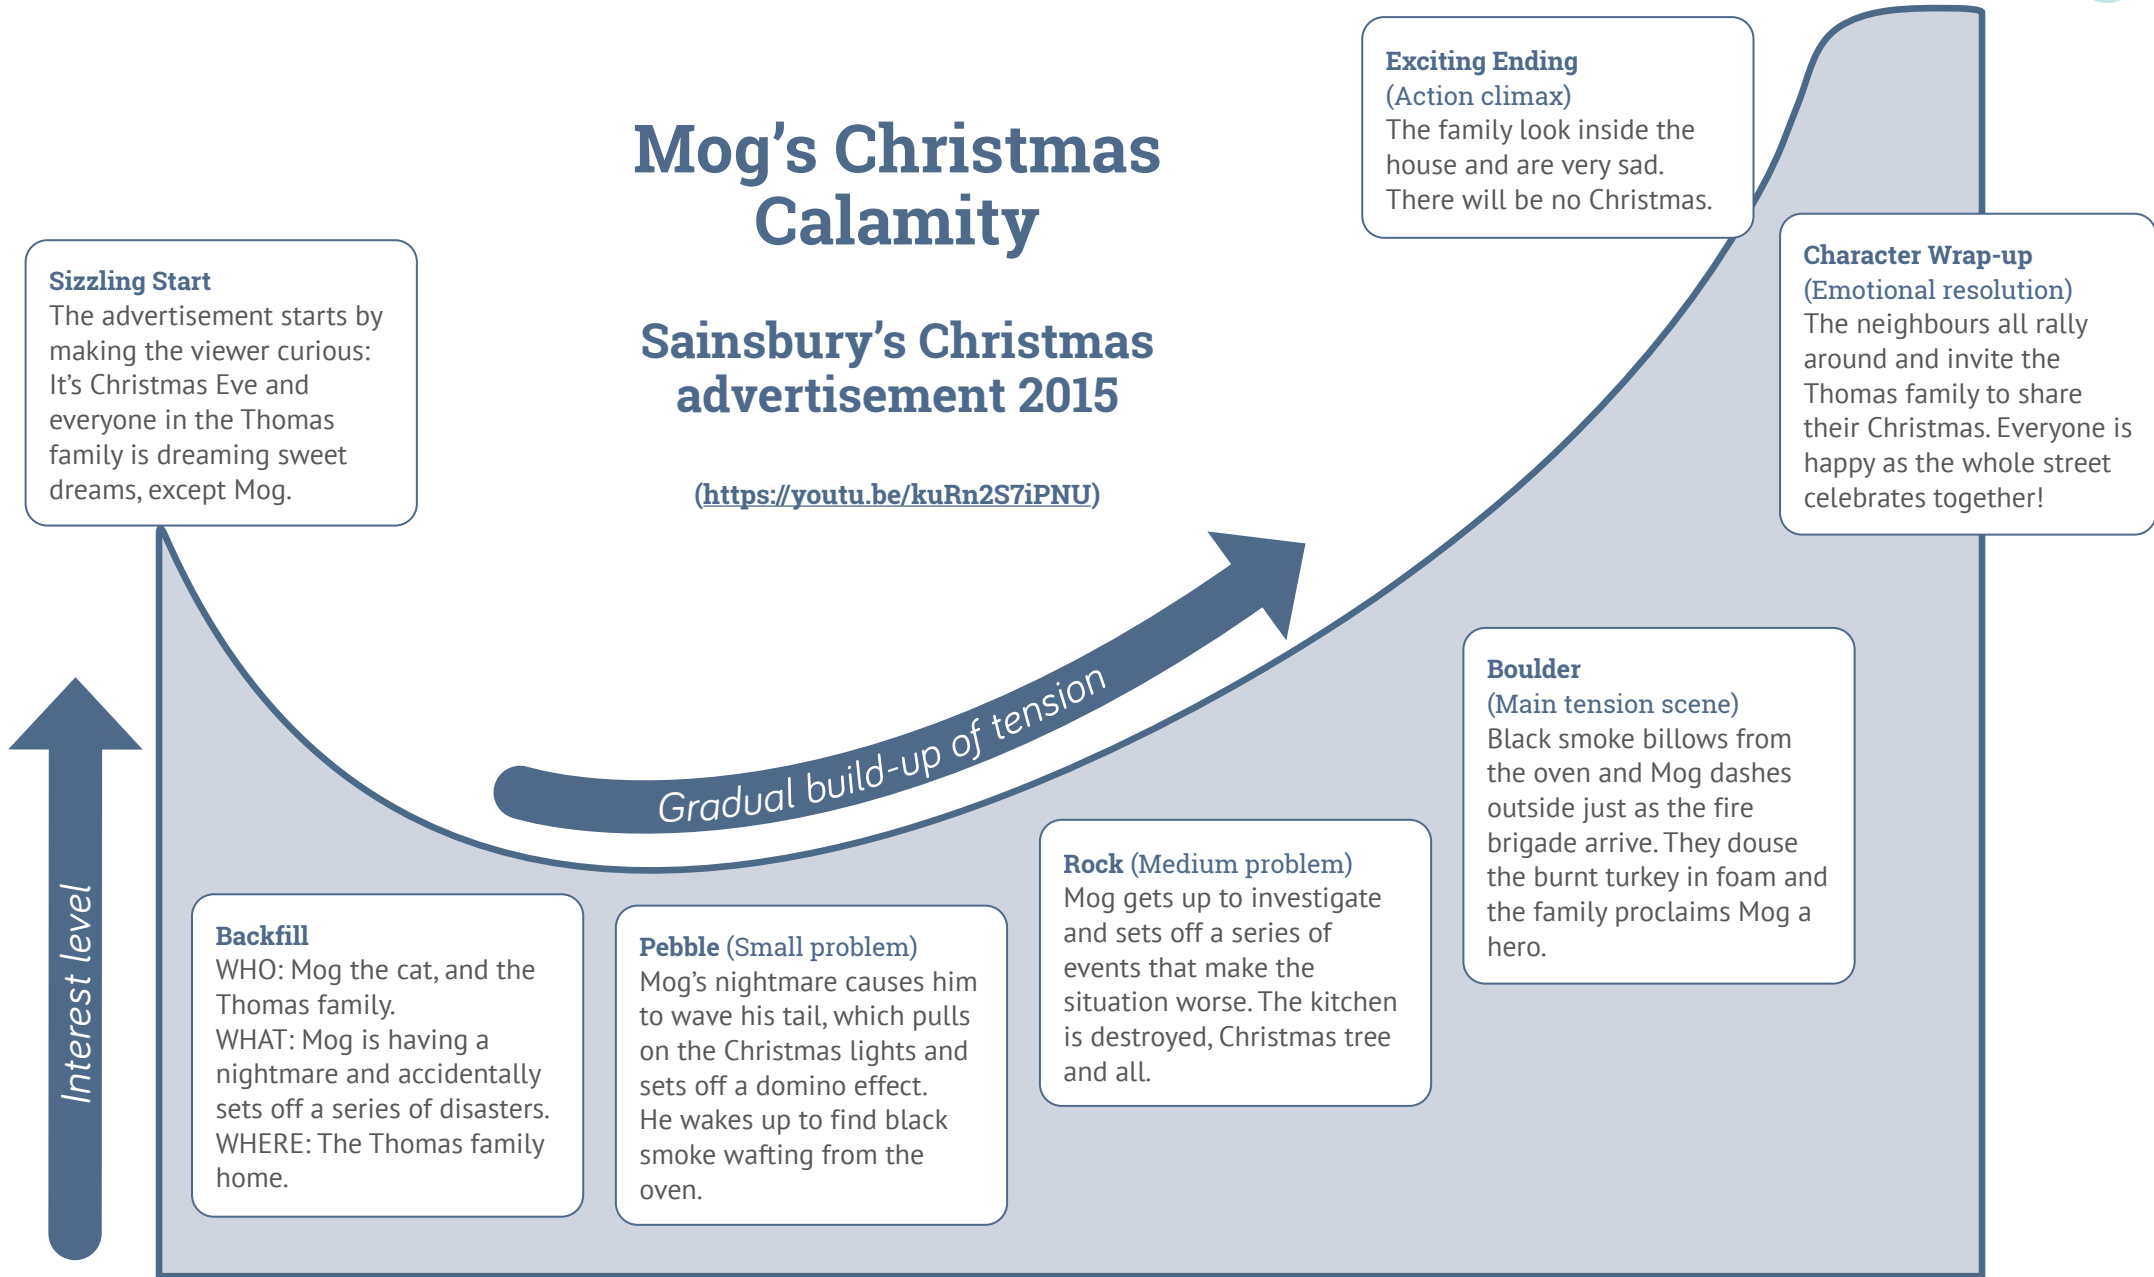

Mog's Christmas Calamity

Sainsbury's Christmas advertisement 2015

(<https://youtu.be/kuRn2S7iPNU>)

Sizzling Start
The advertisement starts by making the viewer curious: It's Christmas Eve and everyone in the Thomas family is dreaming sweet dreams, except Mog.

Backfill
WHO: Mog the cat, and the Thomas family.
WHAT: Mog is having a nightmare and accidentally sets off a series of disasters.
WHERE: The Thomas family home.

Pebble (Small problem)
Mog's nightmare causes him to wave his tail, which pulls on the Christmas lights and sets off a domino effect. He wakes up to find black smoke wafting from the oven.

Rock (Medium problem)
Mog gets up to investigate and sets off a series of events that make the situation worse. The kitchen is destroyed, Christmas tree and all.

Boulder
(Main tension scene)
Black smoke billows from the oven and Mog dashes outside just as the fire brigade arrive. They douse the burnt turkey in foam and the family proclaims Mog a hero.

Exciting Ending
(Action climax)
The family look inside the house and are very sad. There will be no Christmas.

Character Wrap-up
(Emotional resolution)
The neighbours all rally around and invite the Thomas family to share their Christmas. Everyone is happy as the whole street celebrates together!